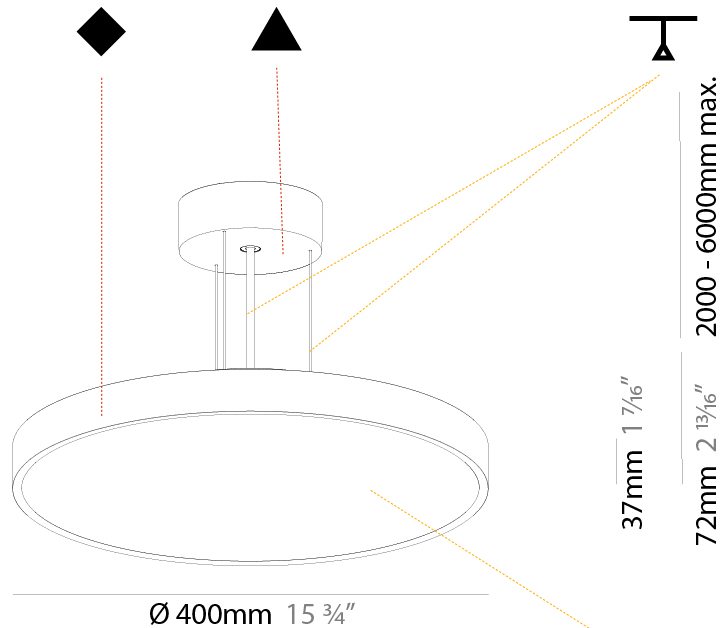

GENERAL

Series: Sign Diva
Subseries: Sign Diva
Brand: Prolicht
Division: Architectural
Mounting Type: Suspension
Mounting Location: Ceiling
Subcategory: Pendant

PHYSICAL

Shape: Round
Diameter (mm): 400
Diameter (in): 15 3/4
Height (mm): 72
Height (in): 2 13/16
Max. Overall Height (mm): 2072
Max. Overall Height (in): 81 3/16
Light Distribution: Direct
Weight (kg): 2.972
Weight (lbs): 6.55

Diffuser: PMMA - Opal / Micro-Prism / Sparkling Secret / Vintage Industrial with Shine Ring

Fixture Finish: SSR / BKV / CWI / CRY / HAB / UFT / ITA / RUA / FTG / MYG / LOD / PUS / FRO / FUP / KIA / POP / BLS / SPG / MEY / GOH / GUM / CHC / COM / ABZ / JAG / OBR / MOS / ROR

Fixture Material: Extruded Aluminum / Steel

Cable Details: 2000mm or 6000mm Transparent Cable

ELECTRICAL

Lamp Type: LED (Zhaga Standard)
Input Wattage (W): 19.8
Total Output Wattage (W): 16
Dimming: Tri-Mode (Non-Dimming and Phase Dimming (120Vac only) and 0-10V Dimming)
Driver Included: Yes
Driver Location: Integrated
Driver Type: Constant Current - Universal
Driver Class: Class 2
Input Voltage (V): 120 - 277
Constant Current (MA): 500

LED

Color Temperature (°K): 2700 / 3000 / 3500 / 4000
Max. Delivered Lumen (lm): 1160 / 1733 / 1741 / 1776
CRI: >90 CRI
Lamp Life (hrs): 50000

OPTICAL

RATINGS AND CERTIFICATIONS

Certified By: Certified for North American Standards
IP rating: IP20

PROJECT	_____
TYPE	_____
SPECIFIER	_____
QUANTITY	_____
DATE	_____