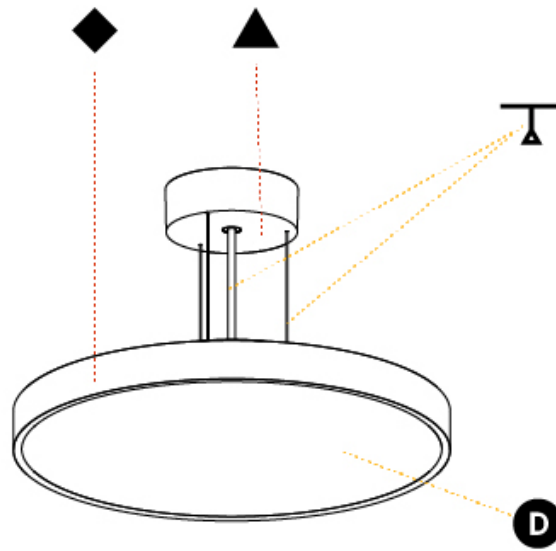

SIGN DIVA KORONA SUSPENSION

A300011-

PROJECT

TYPE

SPECIFIER

QUANTITY

DATE

A