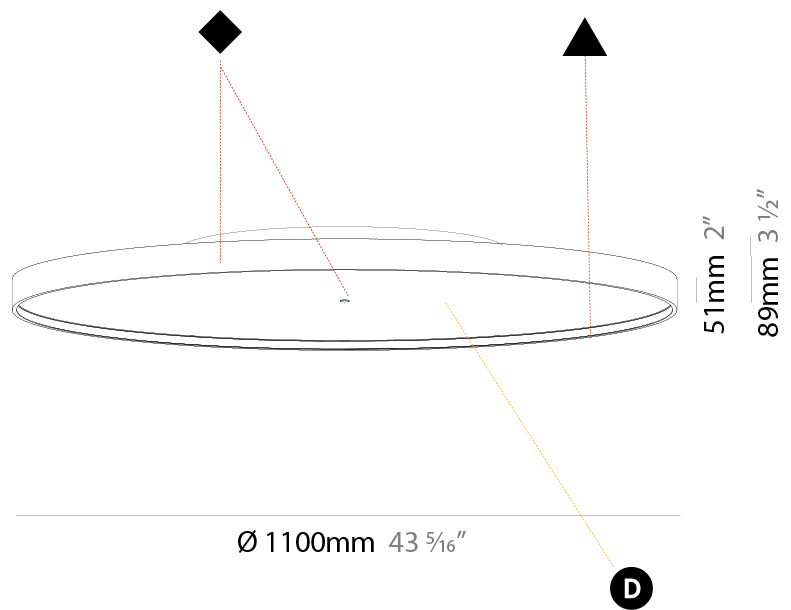

GENERAL

Series: Sign Diva
Subseries: Sign Diva Korona
Brand: Prolicht
Division: Architectural
Mounting Type: Surface
Mounting Location: Ceiling
Subcategory: Ambient

PHYSICAL

Shape: Round
Diameter (mm): 1100
Diameter (in): 43 ⁵/₁₆
Height (mm): 89
Height (in): 3 ¹/₂
Light Distribution: Direct
Weight (kg): 18.835
Weight (lbs): 41.524

Diffuser: [PMMA - Opal/Micro-Prism/Sparkling Secret/Vintage Industrial](#)
Fixture Finish: [SSR / BKV / CWI / CRY / HAB / UFT / ITA / RUA / FTG / MYG / LOD / PUS / FRO / FUP / KIA / POP / BLS / SPG / MEY / GOH / GUM / CHC / COM / ABZ / JAG / OBR / MOS / ROR](#)
Fixture Material: [Extruded Aluminum / Steel](#)

ELECTRICAL

Lamp Type: LED (Zhaga Standard)
Input Wattage (W): 169.4
Total Output Wattage (W): 134
Dimming: Tri-Mode (Non-Dimming and Phase Dimming (120Vac only) and 0-10V Dimming)
Driver Included: Yes
Driver Location: Integrated
Driver Type: Constant Current - Universal
Driver Class: Class 2
Input Voltage (V): 120 - 277
Constant Current (mA): 600

LED

Color Temperature (°K): 3000 / 3500 / 4000
Max. Delivered Lumen (lm): 19520 / 19933 / 20340
CRI: >90 CRI
Lamp Life (hrs): 50000

OPTICAL

RATINGS AND CERTIFICATIONS

Certified By: Certified for North American Standards
IP rating: IP20