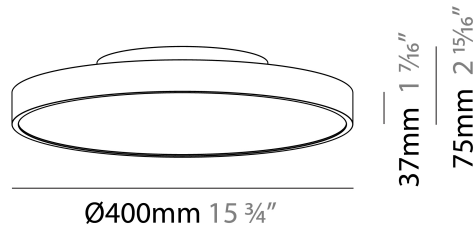

GENERAL

Series: Sign Diva
Subseries: Sign Diva
Brand: Prolicht
Division: Architectural
Mounting Type: Surface
Mounting Location: Ceiling
Subcategory: Ambient

PHYSICAL

Shape: Round
Diameter (mm): 400
Diameter (in): 15 ³/₄
Height (mm): 75
Height (in): 2 ¹⁵/₁₆
Light Distribution: Direct / Indirect
Weight (kg): 2.302
Weight (lbs): 5.075
Diffuser: Direct - PMMA - Opal/Micro-Prism/Sparkling Secret/Vintage Industrial with Shine Ring / Indirect - White/Yellow/Orange/Red/Blue/Green
Fixture Finish: SSR / BKV / CWI / CRY / HAB / UFT / ITA / RUA / FTG / MYG / LOD / PUS / FRO / FUP / KIA / POP / BLS / SPG / MEY / GOH / GUM / CHC / COM / ABZ / JAG / OBR / MOS / ROR
Fixture Material: Extruded Aluminum / Steel

ELECTRICAL

Lamp Type: LED (Zhaga Standard)
Input Wattage (W): 19.8
Total Output Wattage (W): 16
Dimming: Tri-Mode (Non-Dimming and Phase Dimming (120Vac only) and 0-10V Dimming)
Driver Included: Yes
Driver Location: Integrated
Driver Type: Constant Current - Universal
Driver Class: Class 2
Input Voltage (V): 120 - 277
Constant Current (MA): 500

LED

Color Temperature (*K): 3000 / 3500 / 4000
Max. Delivered Lumen (lm): 2280 / 2313 / 2360
CRI: >90 CRI
Lamp Life (hrs): 50000

OPTICAL

RATINGS AND CERTIFICATIONS

Certified By: Certified for North American Standards
IP rating: IP20